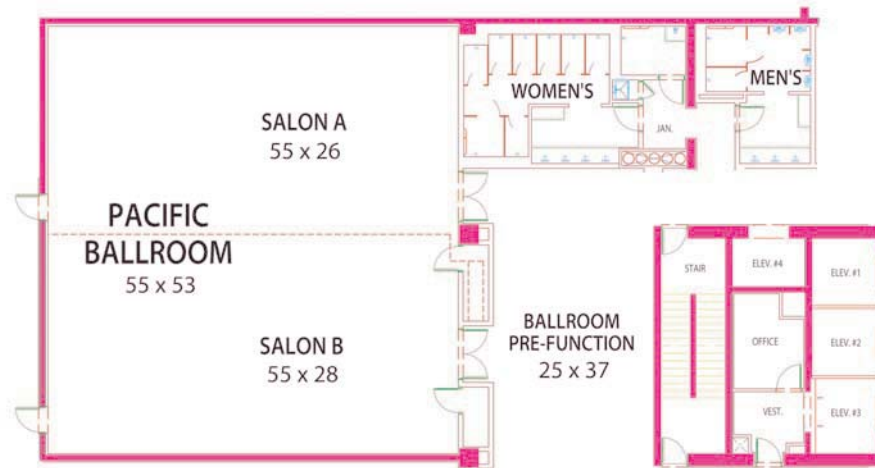

SECOND FLOOR

GROUND FLOOR

Meeting Rooms	Size	Sq. Ft.	Thre	Cl'rm	Conf.	U Shape	Bq't Rnds 10	Recep.
Pacific Ballroom	55 x 53	2916	225	150	60	70	160	250
Salon A	55 x 26	1429	100	72	30	35	80	125
Salon B	55 x 28	1472	100	72	30	35	80	125
Ballroom Pre-function	25 x 37	950						50
Terrace Room	27 x 56	1510	100	54	38	33	90	100
Terrace A	27 x 28	759	50	24	25	24	30	50
Terrace B	27 x 14	370	30	9	15	n/a	15	20
Terrace C	27 x 14	381	30	9	15	n/a	15	20