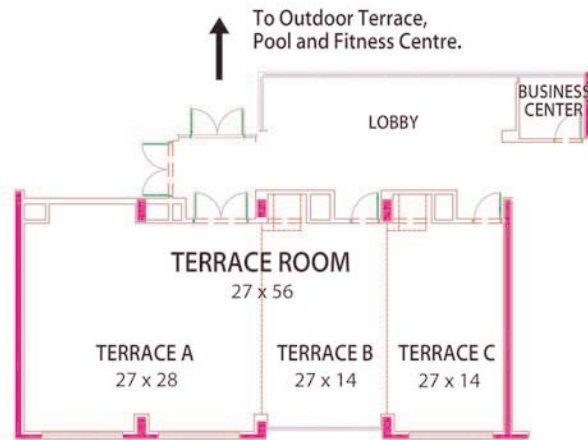

SECOND FLOOR

GROUND FLOOR

Meeting Rooms	Size	Sq. Ft.	Thre	Cl'rm	Conf.	U Shape	Bq't Rnds 10	Recep.
Pacific Ballroom	55 x 53	2916	225	150	60	70	160	250
Salon A	55 x 26	1429	100	72	30	35	80	125
Salon B	55 x 28	1472	100	72	30	35	80	125
Ballroom Pre-function	25 x 37	950						50
Terrace Room	27 x 56	1510	100	54	38	33	90	100
Terrace A	27 x 28	759	50	24	25	24	30	50
Terrace B	27 x 14	370	30	9	15	n/a	15	20
Terrace C	27 x 14	381	30	9	15	n/a	15	20